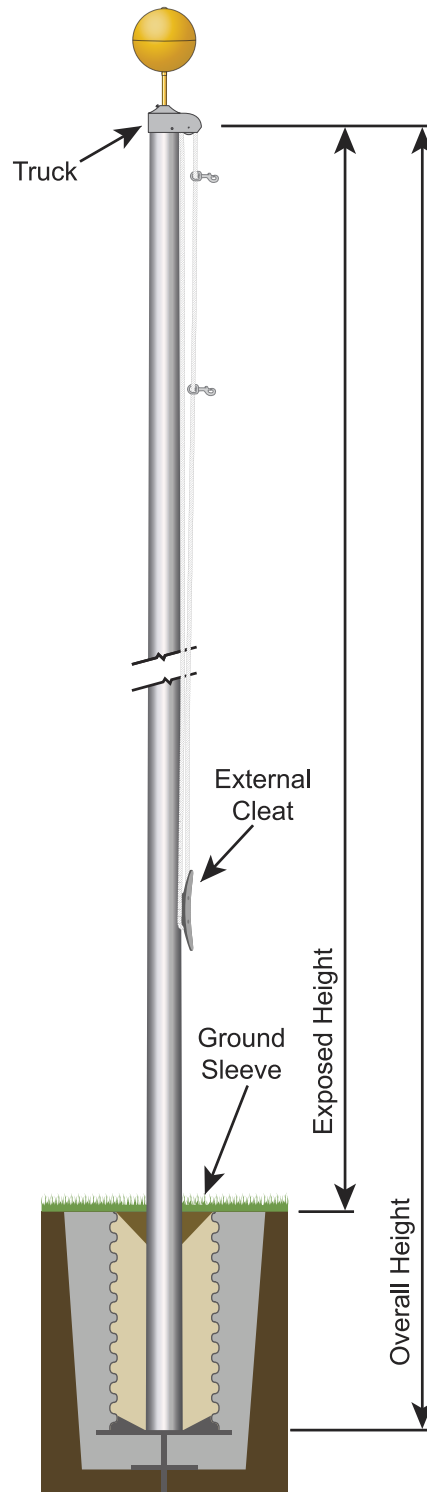

## Estate Series Flagpole 35' Satin Flagpole with External Stationary Truck

### SPECIFICATIONS

#### Estate Series

SKU	206288
Finish	Satin
Exposed Height	35 ft
Overall Height	38.5 ft
Top Diameter	3 in
Bottom Diameter	5 in
Wall Thickness	0.156 in
Shipping	144 lbs
Max Windspeed	87 mph
Max Windspeed With Flag	73 mph
Recommended Flag Size	6' x 10'