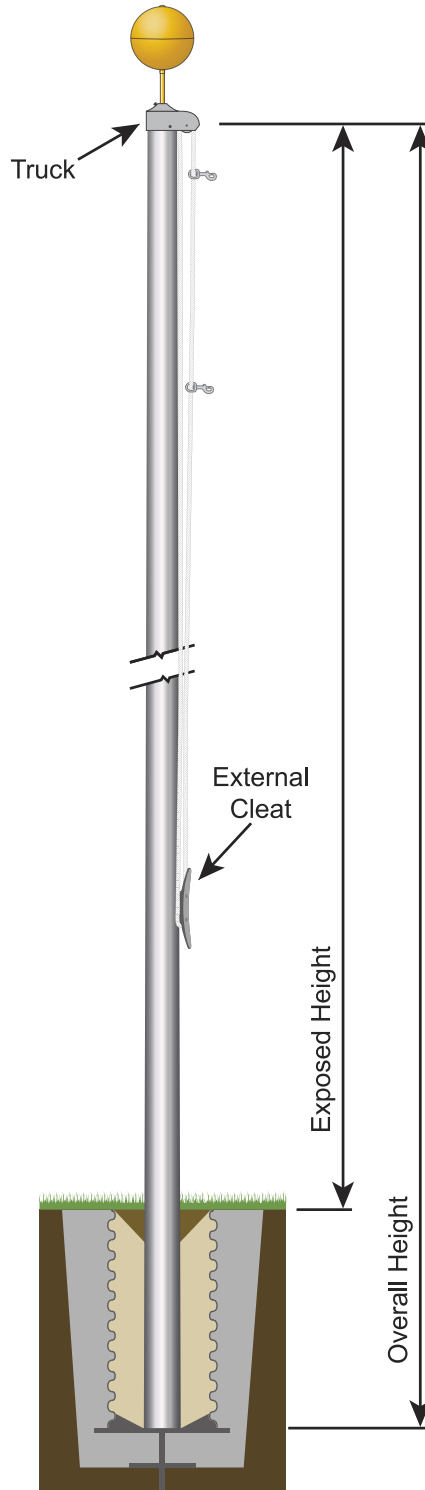

Estate Series Flagpole 30' Anodized Clear Flagpole with External Stationary Truck

SPECIFICATIONS

Estate Series

SKU	206259
Finish	Anodized Clear
Exposed Height	30 ft
Overall Height	33 ft
Top Diameter	3 in
Bottom Diameter	5 in
Wall Thickness	0.125 in
Shipping	110 lbs
Max Windspeed	96 mph
Max Windspeed With Flag	78 mph
Recommended Flag Size	6' x 10'

Meets ASTM:

B 241 - Standard Specification for Aluminum and Aluminum-Alloy Seamless Pipe and Seamless Extruded Tube.
B 597 - Standard Practice for Heat Treatment of Aluminum Alloys.

Meets NAAMM:

FP 1001 - Guide Specifications for Design of Metal Flagpoles.