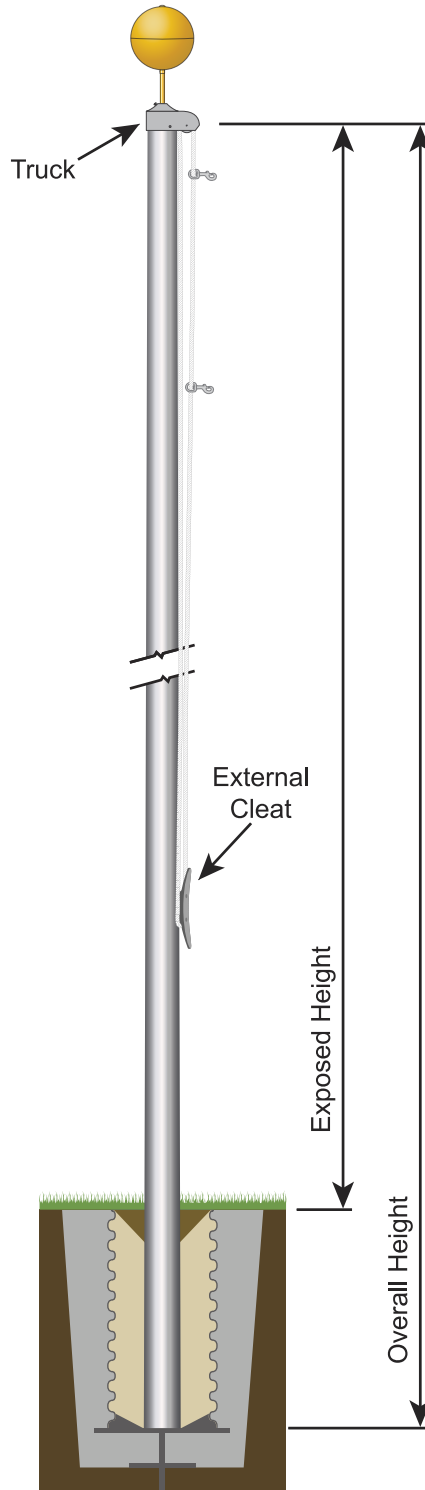

## Estate Series Flagpole 30' Anodized Clear Flagpole with External Stationary Truck

### SPECIFICATIONS

#### Estate Series

SKU	206255
Finish	Anodized Clear
Exposed Height	30 ft
Overall Height	33 ft
Top Diameter	3 in
Bottom Diameter	5 in
Wall Thickness	0.125 in
Shipping	101 lbs
Max Windspeed	96 mph
Max Windspeed With Flag	78 mph
Recommended Flag Size	6' x 10'